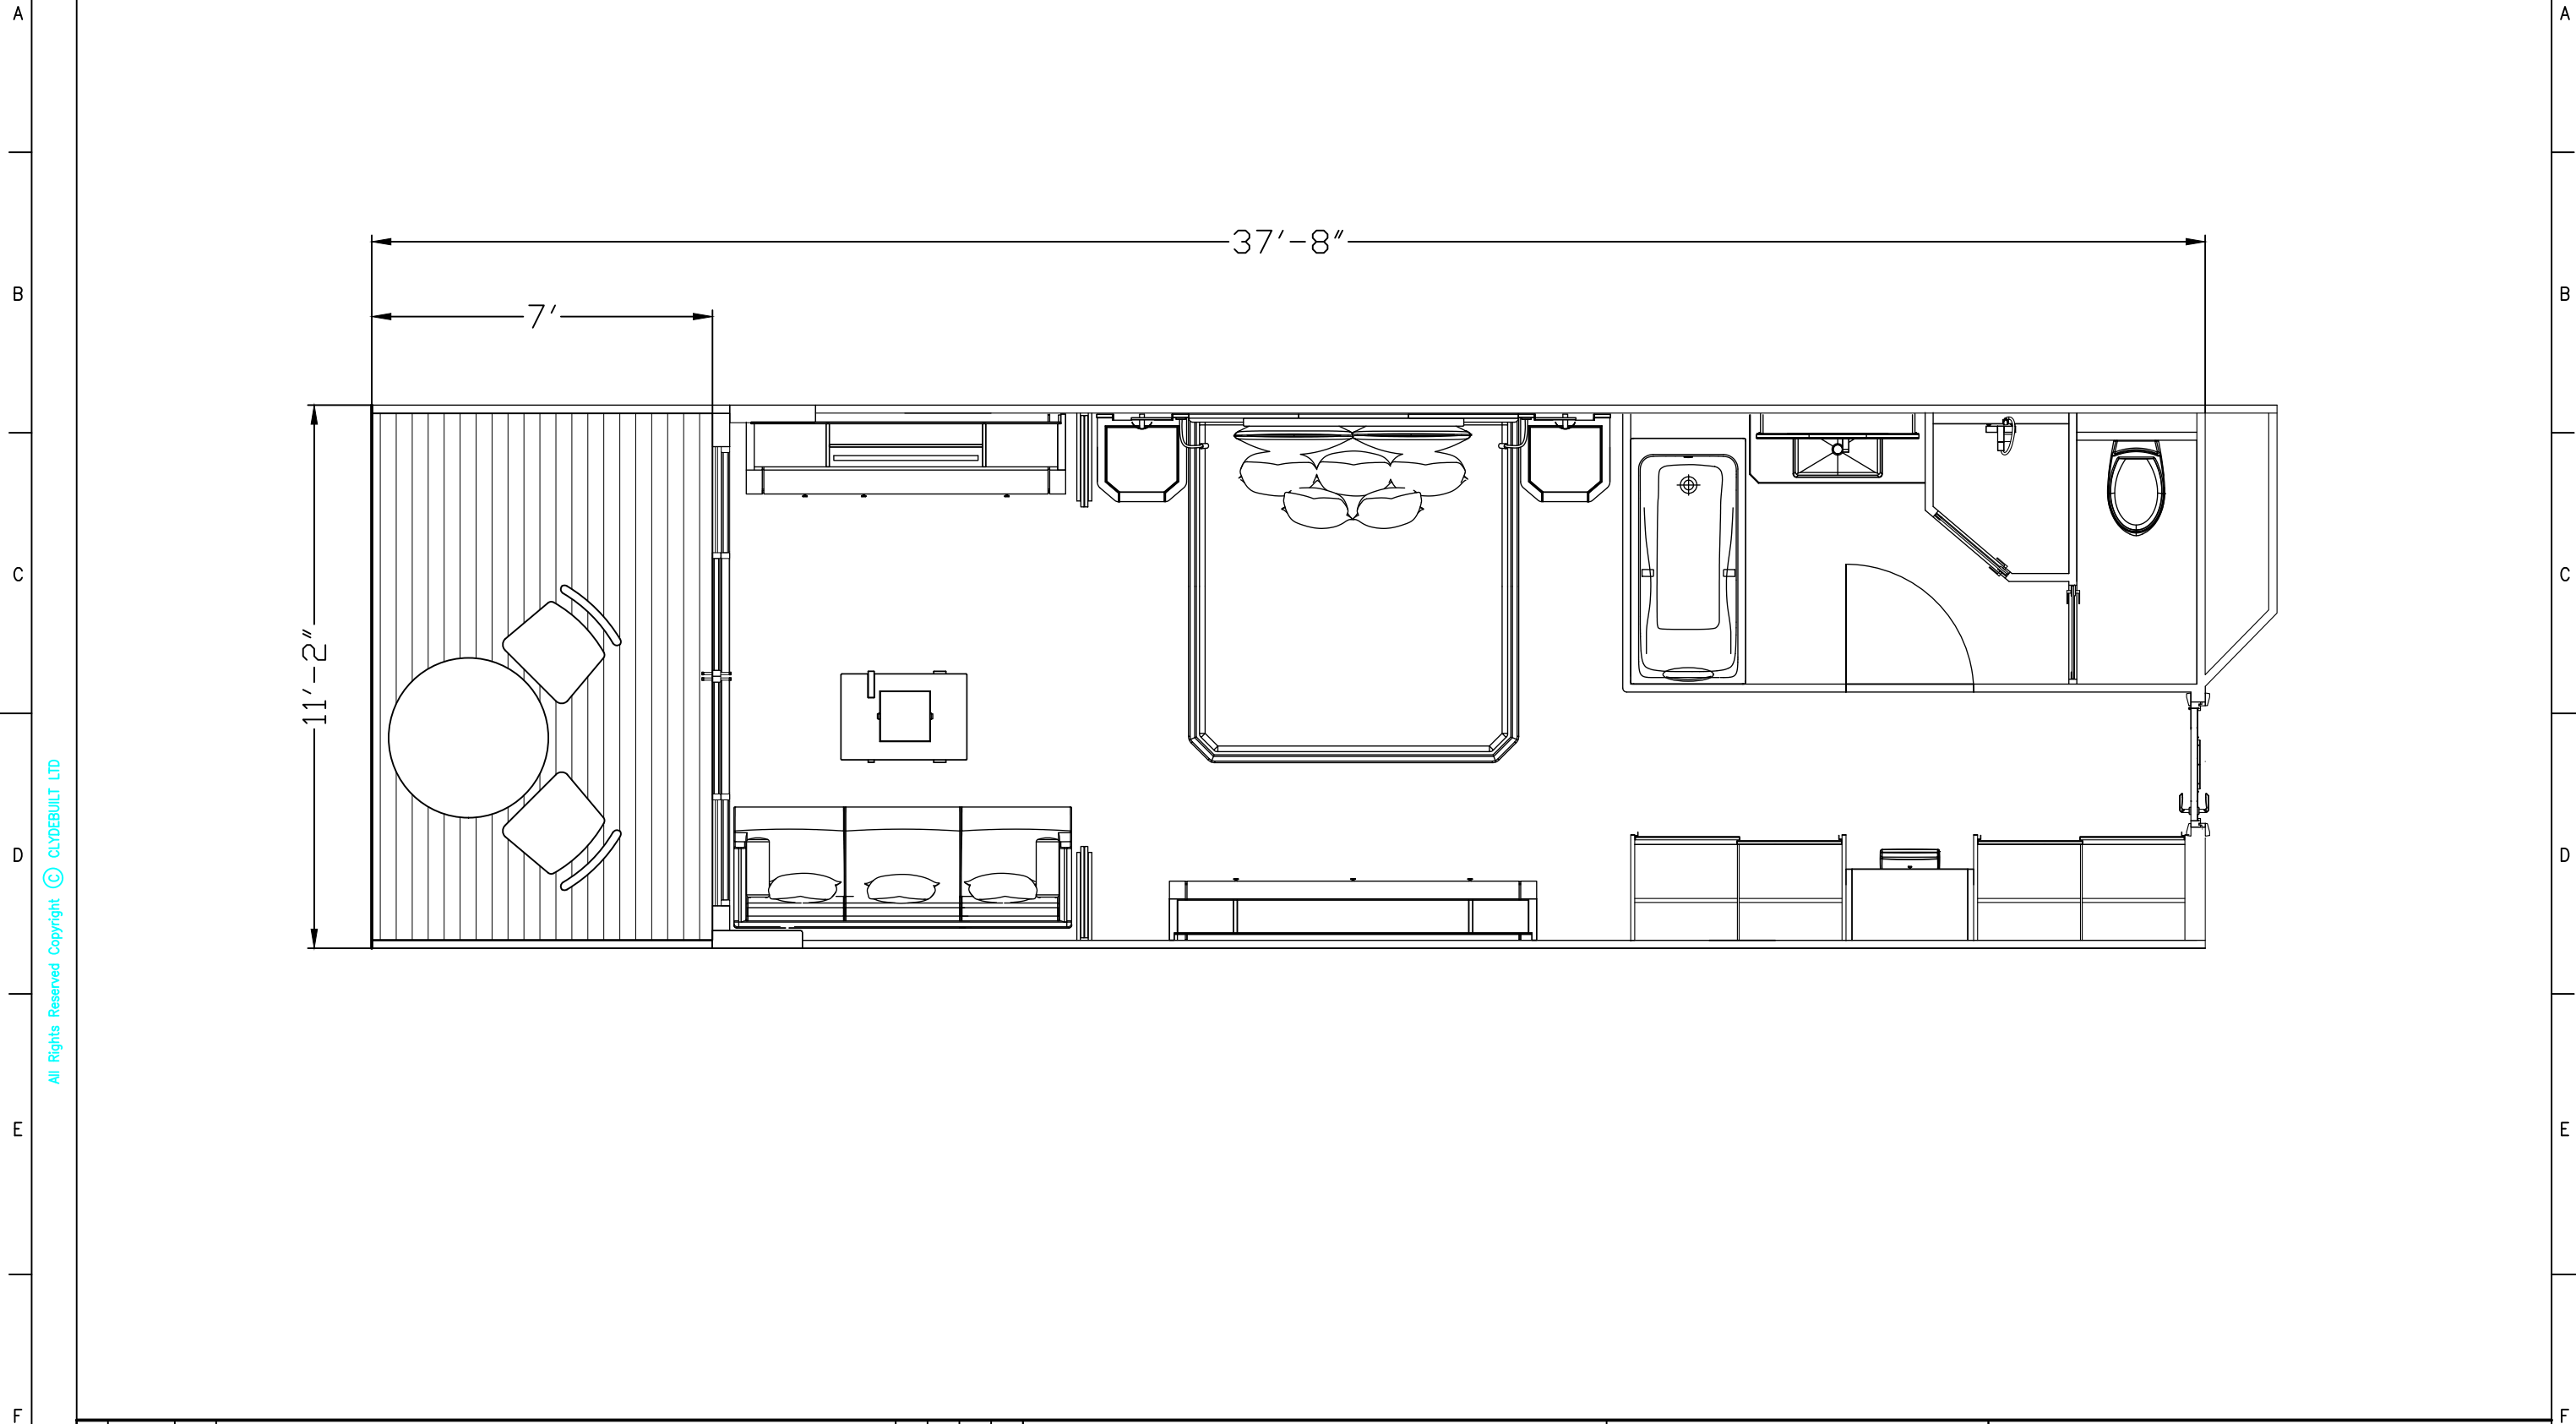

1 2 3 4 5 6 7 8

All Rights Reserved Copyright © CLYDEBUILT LTD

Rev.	Date	DCI	Description	By	Chkd	App	App

THIS DOCUMENT CONTAINS COMMERCIALLY CONFIDENTIAL INFORMATION AND ITS CONTENTS MUST NOT BE DISCLOSED TO ANY OTHER PERSON NOR COPIED IN WHOLE OR PART EXCEPT WITH THE PRIOR WRITTEN CONSENT OF CLYDEBUILT LTD.

THE DESIGN LAYOUT IS SUBJECTIVE AND CAN BE CHANGED OR MODIFIED AS CLIENT REQUIREMENTS. THE FINAL DESIGN LAYOUT IS AT THE SOLE DISCRETION OF CLYDEBUILT LTD.

CRUISE SHIP NAME:- DARK ISLAND
COMPANY:- CLYDEBUILT LTD

TITLE:-GLENCOE SUITE 433 - STANDARD SUITE ONE BEDROOM		
LOCATION:- DECK 4 - PORT MID SHIP FORWARD		
AREA:- 420.6 ft²		
ORIGINATOR EKM	DRAWN BY MT	APPROVED TMG
DRG. No. 433	SCALE 1:40	DRAWING REV:- 0